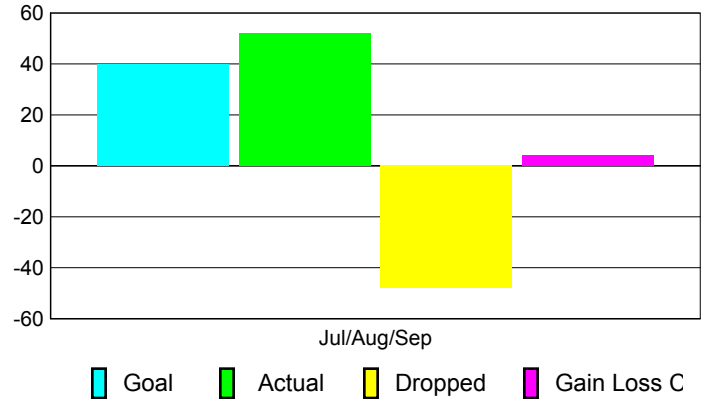

**Club Results 2010-2011**

Goal, New, Dropped, Gain/Loss

**Comparison of Club Gain/Loss**

Current Year Compared to the Previous Year

**YTD Status Quo Clubs 2010-2011**

Status Quo Clubs Compared to Status Quo Members

**MEMBERSHIP**

Membership Results  
2010-2011

Membership  
2009-2010

Month	Net Memb	Actual New	Actual Dropped	Gain/Loss of	Gain/Loss of
	Goal	Memb	Memb	Memb	Memb
Jul/Aug/Sep	40	52	-48	4	14
<b>Totals</b>	<b>40</b>	<b>52</b>	<b>-48</b>	<b>4</b>	<b>14</b>

**Membership Results 2010-2011**

Goal, New, Dropped, Gain/Loss

**Comparison of Membership Gain/Loss**

Current Year Compared to the Previous Year

**Gender Comparison 2010-2011**

Male Female